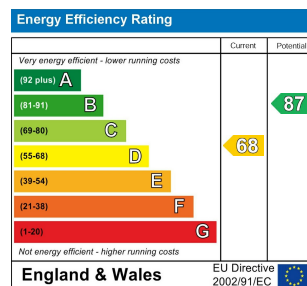

6 Bed
House - Terraced
located in

£3,380 Per month

DIRECTIONS

CONTACT

62 Church Road
Hove
East Sussex
BN3 2FP

E: lettings@taylormichael.agency
T:
<https://taylormichael.agency/>

TAYLOR
MICHAEL
STUDENTS