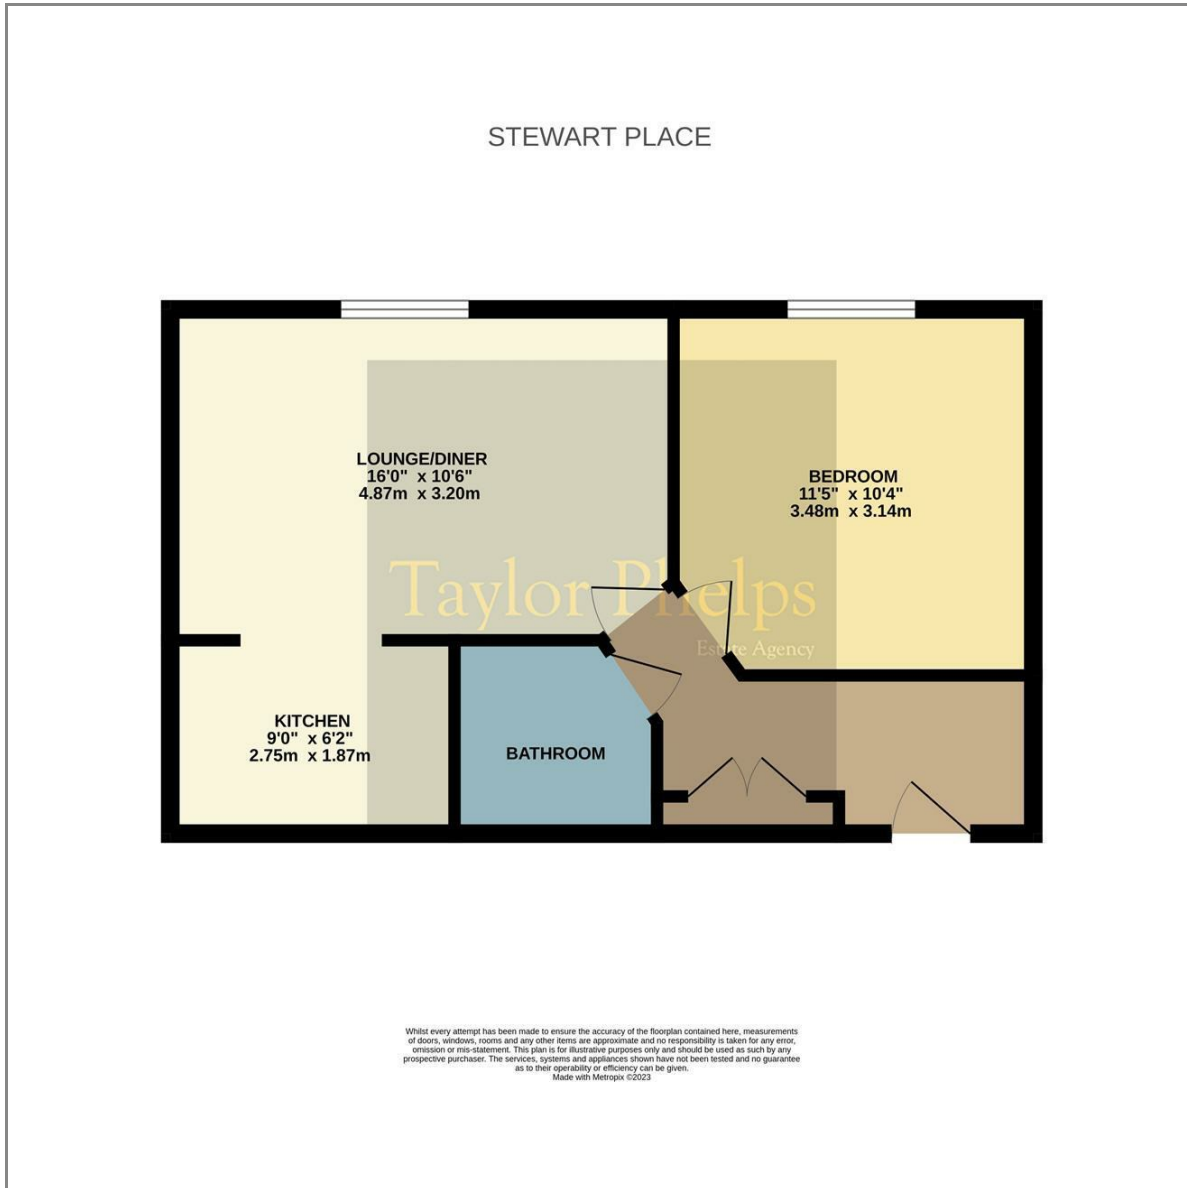

Taylor Phelps are pleased to offer this modern one bedroom apartment to let positioned in Ware town centre close to the high street and station which serves both Herford East and London Liverpool Street! This apartment benefits from a modern kitchen and bathroom, and allocated residents parking.

Taylor Phelps

Taylor Phelps

Taylor Phelps

Taylor Phelps
Estate Agency

Floor Plan

Area Map

Energy Efficiency Graph

These particulars, whilst believed to be accurate are set out as a general outline only for guidance and do not constitute any part of an offer or contract. Intending purchasers should not rely on them as statements of representation of fact, but must satisfy themselves by inspection or otherwise as to their accuracy. No person in this firm's employment has the authority to make or give any representation or warranty in respect of the property.