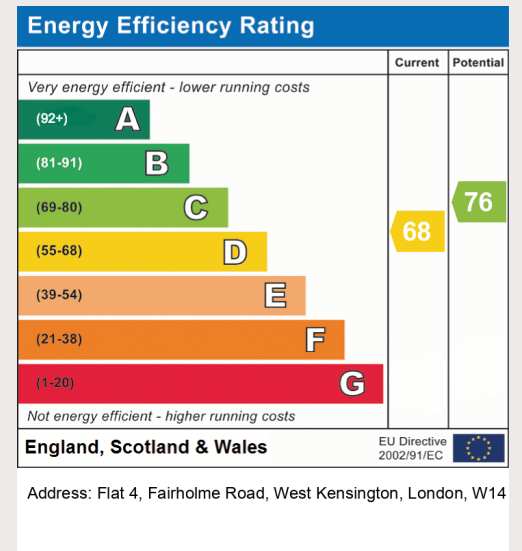

Important Notice

Interlet and their clients give notice that: 1) They are not authorised to make or give any representations or warranties in relation to the property, either here or elsewhere. The particulars do not form part of any offer or contract and must not be relied upon as statements or representations of fact. 2) Any areas, measurements, and distances are approximate. The text, images, and plans are for guidance only and are not necessarily comprehensive. It should not be assumed that the property has all necessary planning, building regulation, or other contents. Interlet has not tested any services, equipment, or facilities. Prospective tenants must satisfy themselves by inspection or otherwise. Please note that the local area may be affected by aircraft noise, you should make your own inquiries regarding any noise in the area before you make an offer.