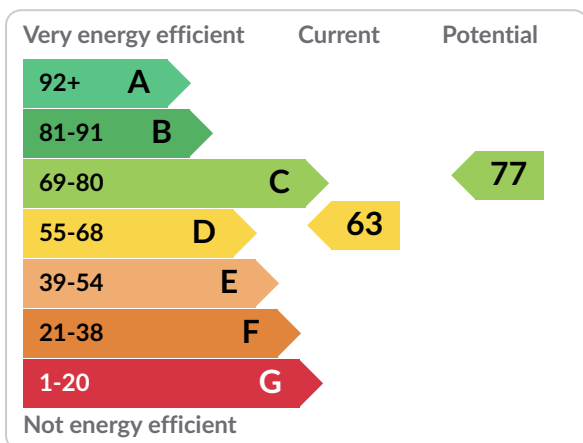

Energy rating [Rate this data](#)

This data comes from [Ministry of Housing, Communities & Local Government](#)

This property's current energy rating is **D**. It has the potential to be **C**. The current energy certificate is valid until **27 June 2036**.