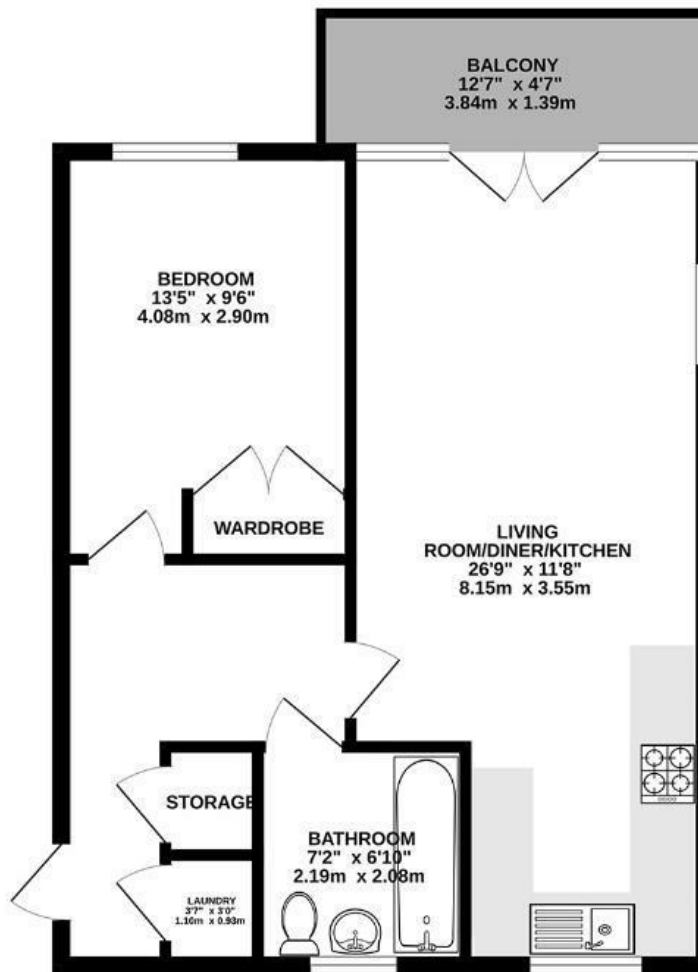

Jenkins Way

FRENCHAY

APPROXIMATE FLOOR AREA
52.5 SQM / 565 SQFT

Illustrations are for reference purposes only, measurements are approximate, not to scale.

Boardwalk

Jenkins Way

FRENCHAY, BRISTOL

£230,000

1 Bedrooms

BS16 2NS

1 Bathrooms

"This house has been the backdrop to so many special moments and it will be really tough to leave. The location is something else, a quiet, countryside feel with Frenchay Moor, Snuff Mills, and the Frome Valley Walk right on your doorstep, plus The White Lion for those long summer evenings."