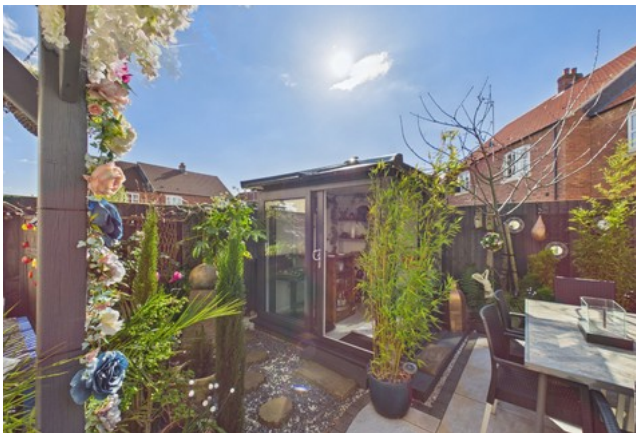

FREEHOLD | COUNCIL TAX BAND C | EPC B

Tel: 01482 426666