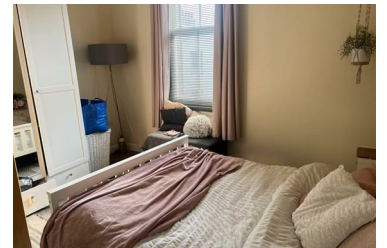

PROSPECT

— LONDON —

4 109 Peckham High Street, London, SE15 5SE

£1,850 Per month

A spacious two bedroom apartment in the heat of Peckham.

- TWO DOUBLE BEDROOMS
- MODERN FIXTURES & FITTINGS
- DOUBLE GLAZING
- HEART OF PECKHAM