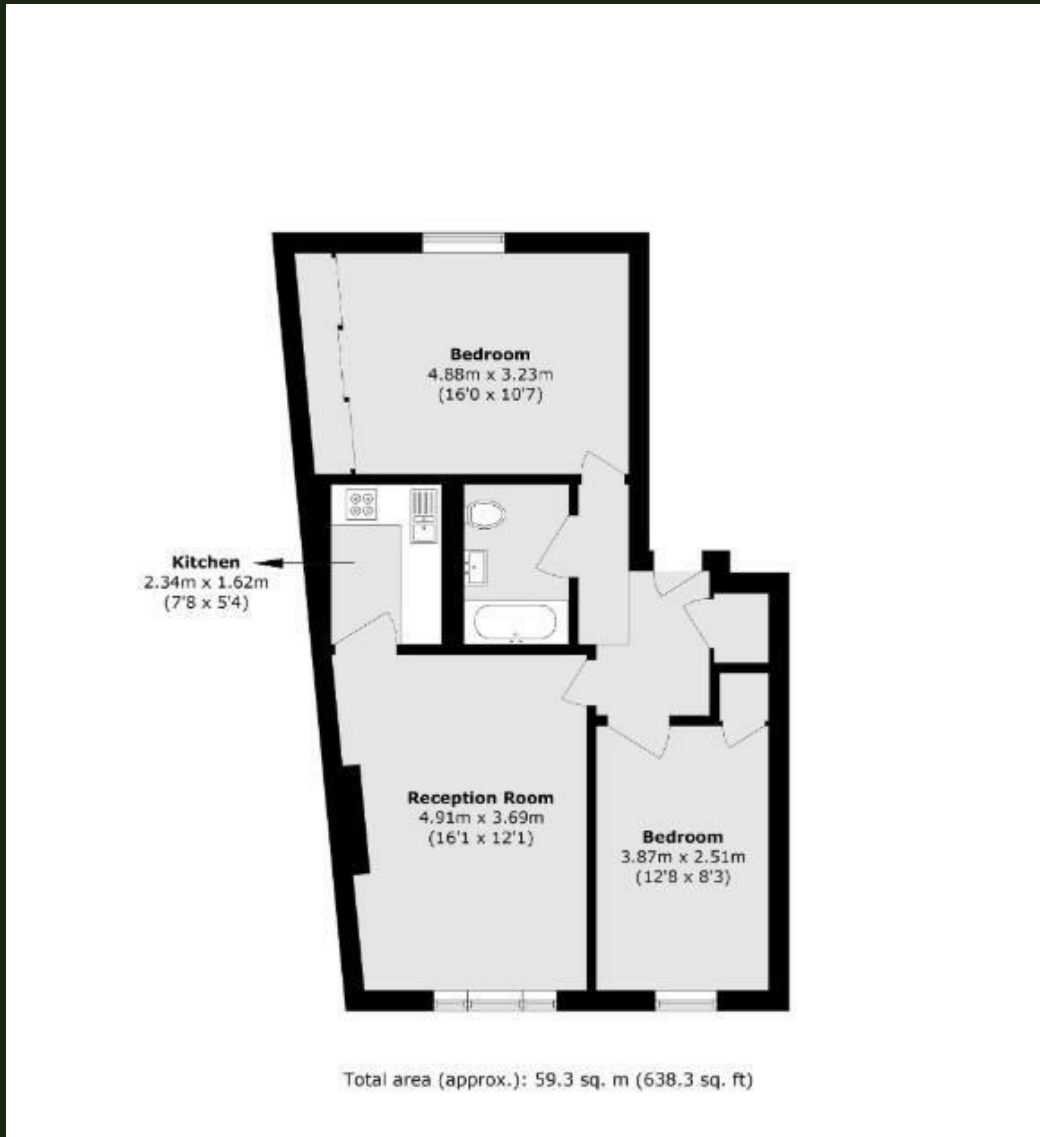

# The Details

638.00 sq ft

2 Bedroom | 1 Bathroom | 1 Reception |

A generous, two double bedroom apartment in this attractive period conversion. The property has separate kitchen living room and storage throughout. The property is located moments away from Earls Court Station and the Fulham Road.