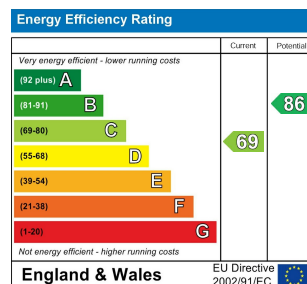

6 Bed
House - Terraced
located in

£3,120 Per month

TAYLOR
MICHAEL
STUDENTS

DIRECTIONS

CONTACT

62 Church Road
Hove
East Sussex
BN3 2FP

E: lettings@taylormichael.agency
T:
<https://taylormichael.agency/>

TAYLOR
MICHAEL
STUDENTS