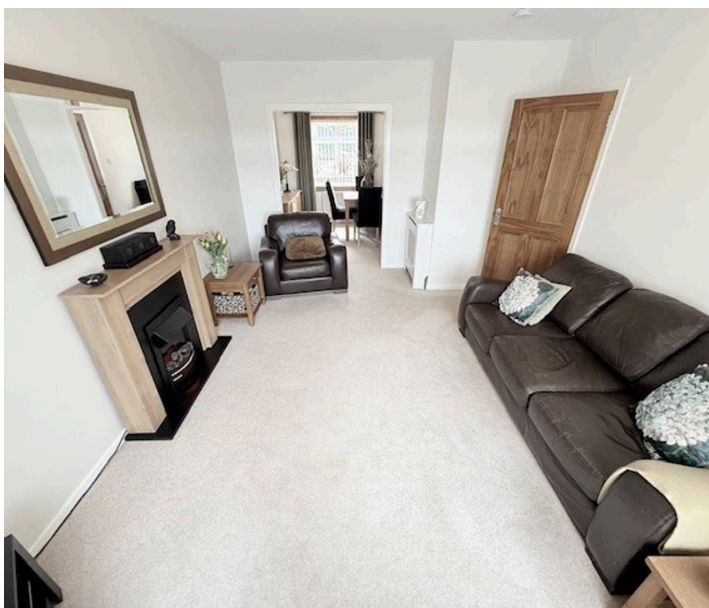

home sweet home
estate agents
your local property experts