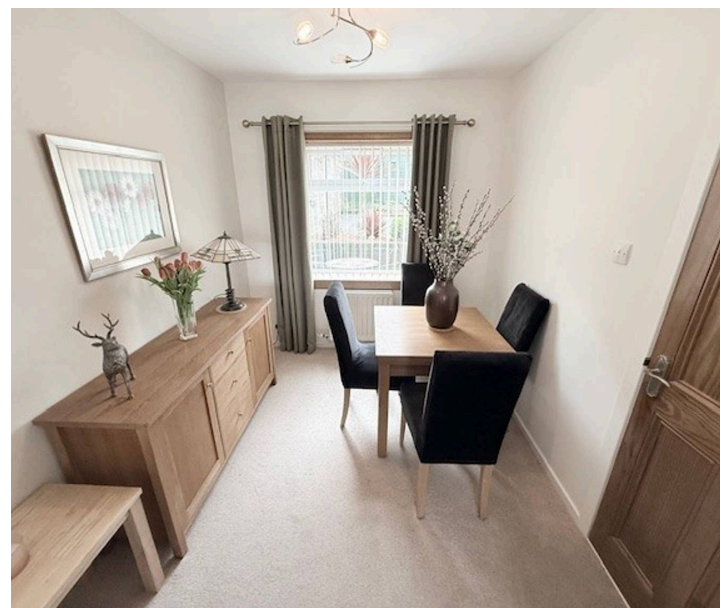

home sweet home
estate agents
your local property experts