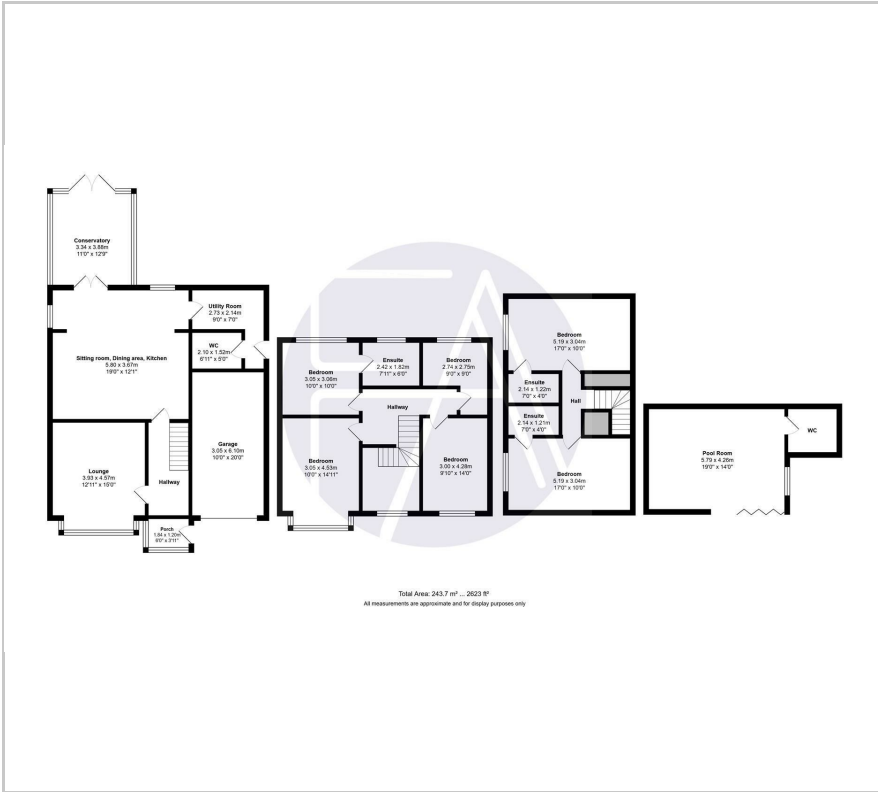

The property briefly comprises: Entrance porch and hallway, spacious lounge, open plan kitchen/diner, utility room, WC and conservatory.

To the first floor four double bedrooms one with en-suite and a family bathroom.

To the second floor two further double bedrooms both with en-suites.

Externally the property benefits from ample driveway parking, a sun catching rear garden and a large summerhouse currently set up as a games room.

*** AVAILABLE TO LET FOR THE ROYAL BIRKDALE GOLF OPEN 2026***

***PRICE ON APPLICATION**

- Five double bedrooms
- Sought after location
- Semi detached
- Games room
- Three miles away from the Royal Birkdale Golf Club
- Four bathrooms
- Sun catching garden
- Viewings available on request

Floor Plan

Area Map

Energy Efficiency Graph

These particulars, whilst believed to be accurate are set out as a general outline only for guidance and do not constitute any part of an offer or contract. Intending purchasers should not rely on them as statements of representation of fact, but must satisfy themselves by inspection or otherwise as to their accuracy. No person in this firm's employment has the authority to make or give any representation or warranty in respect of the property.