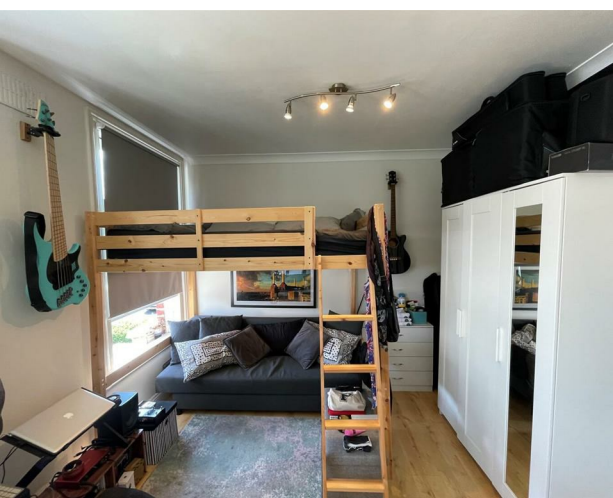

Flat 8, 63 Ferme Park Road, Crouch End, London, N8 9RY  
£1,300 Per month

am  
alexmarks.co.uk

Flat 8, 63 Ferme Park Road, Crouch End, London, N8 9RY

£1,300 Per month

Council Tax Band: A

448 Hornsey Road

London