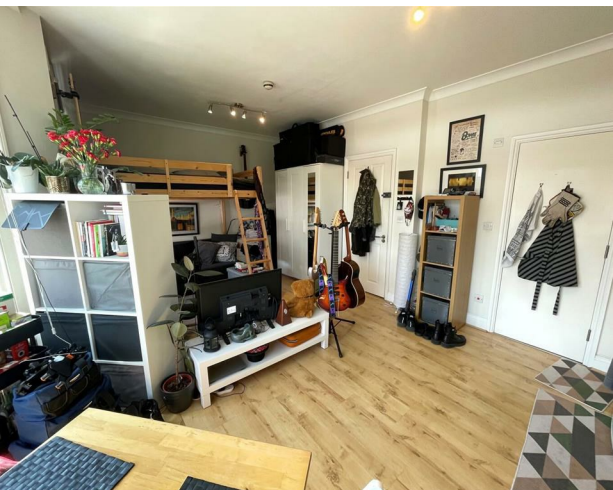

Flat 8, 63 Ferme Park Road, Crouch End, London, N8 9RY  
£1,300 Per month

am  
alexmarks.co.uk

Flat 8, 63 Ferme Park Road, Crouch End, London, N8 9RY

£1,300 Per month

Council Tax Band: A

448 Hornsey Road

London