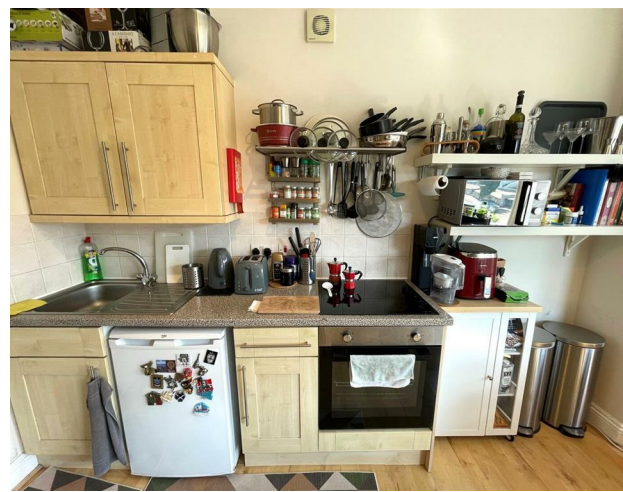

Flat 8, 63 Ferme Park Road, Crouch End, London, N8 9RY  
£1,300 Per month

am  
alexmarks.co.uk

Flat 8, 63 Ferme Park Road, Crouch End, London, N8 9RY

£1,300 Per month

Council Tax Band: A

448 Hornsey Road

London