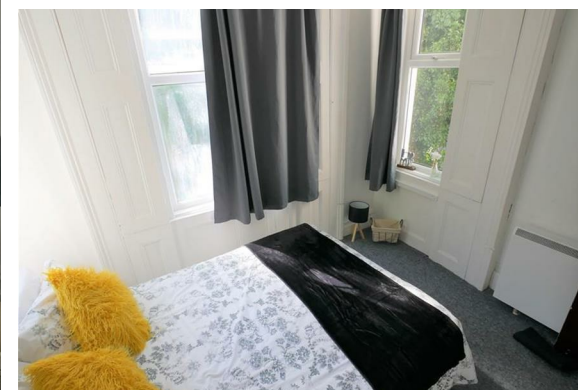

### Key Features:

- All bills included
- Fully furnished
- Shared cooking and laundry facilities
- Two Full bathroom to share
- Internet WIFI Access
- Car Park Subject to permit

EPC Rate: D

BCP Council Tax: B