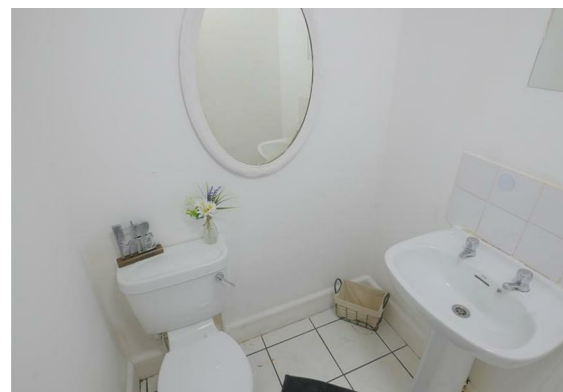

### Key Features:

- All bills included
- Fully furnished
- Shared cooking and laundry facilities
- Two Full bathroom to share
- Internet WIFI Access
- Car Park Subject to permit

EPC Rate: D

BCP Council Tax: B