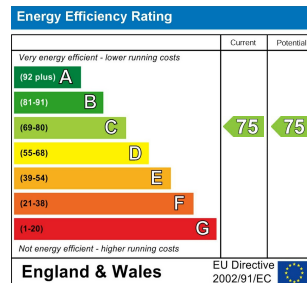

**1 Bed
Apartment
located in**

£975 PCM

 **NPP
RESIDENTIAL**

EPC Rating: C
Council Tax Band: A

DIRECTIONS

CONTACT

22 Lloyd Street
Manchester
M2 5WA

E: info@nppresidential.co.uk
T: 0161 639 0059
<https://nppresidential.co.uk/>