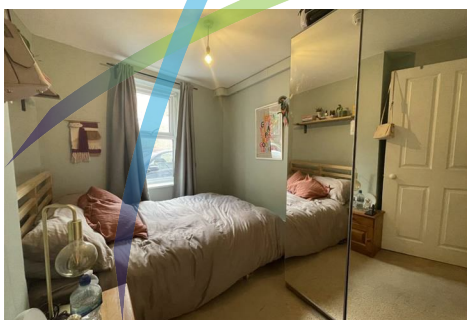

80 Mina Road, Bristol, Avon, BS2 9XL

TEL: 0117 254 1133

Email: info@letsrentbristol.co.uk

www.letsrentbristol.co.uk

Mina Road

St Werburghs, Bristol, BS2 9XL

£1,100 Per Month

Lets Rent Bristol is pleased to Offer This Lovely 1 Bedroom Property Situated in the Sought after Location of MINA ROAD, St Werburghs, Bristol. This Flat Comprises Of a Spacious DOUBLE Bedroom, Modern Fitted Bathroom with Shower, Spacious Lounge Area, Modern Fitted Kitchen, Close To Local Shops & amenities, Minutes Away From M32 , 5 Minute Walk To St Werburghs Farm , Students and couples welcome, or single occupants, Available 31st March 2026

EPC Rating - C
Council Tax Band A