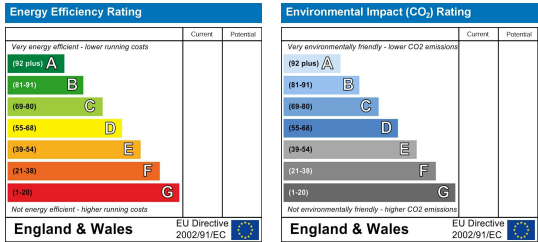

Energy Efficiency Graph

These particulars, whilst believed to be accurate are set out as a general outline only for guidance and do not constitute any part of an offer or contract. Intending purchasers should not rely on them as statements of representation of fact, but must satisfy themselves by inspection or otherwise as to their accuracy. No person in this firm's employment has the authority to make or give any representation or warranty in respect of the property.

...your local agent