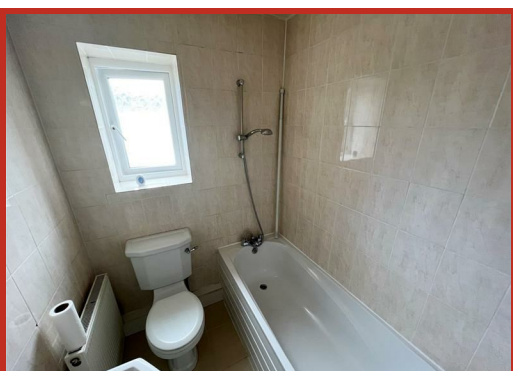

Bedroom One

12'4" x 10'0"

UPVC double glazed window with radiator, power and light point.

Bedroom Two

8'9" x 6'6"

Fitted wardrobes. UPVC double glazed window with radiator, power and light point.

Bathroom

5'6" x 5'3"

Three piece bathroom suite comprises wash basin, low flush WC and bath. UPVC double glazed opaque window with radiator power and light point.

External

Rear yard with stone built outbuilding.

GET IN TOUCH TODAY