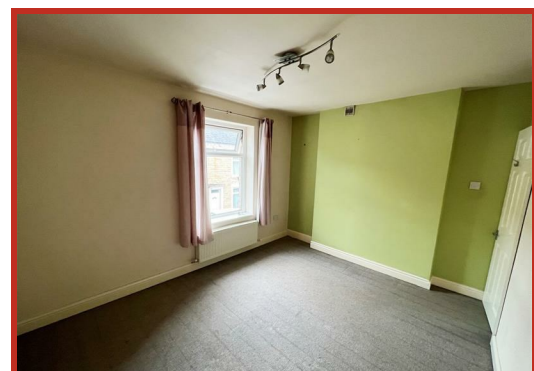

External

Rear yard with stone built outbuilding.