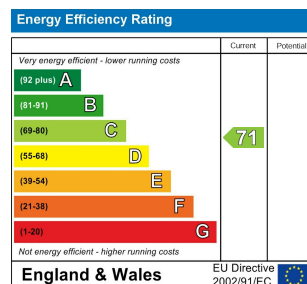

DIRECTIONS

CONTACT

62 Church Road
Hove
East Sussex
BN3 2FP

E: lettings@taylormichael.agency
T:
<https://taylormichael.agency/>

TAYLOR
MICHAEL
STUDENTS