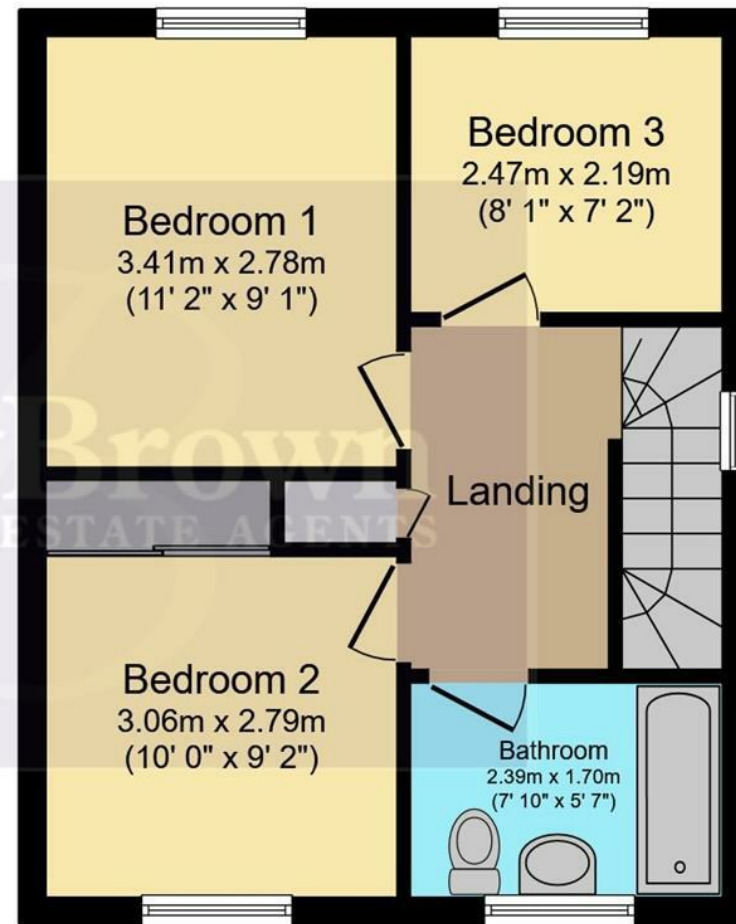

Ground Floor

First Floor

Total floor area: 72.9 sq.m. (784 sq.ft.)

This floor plan is for illustrative purposes only. It is not drawn to scale. Any measurements, floor areas (including any total floor area), openings and orientations are approximate. No details are guaranteed, they cannot be relied upon for any purpose and do not form any part of any agreement. No liability is taken for any error, omission or misstatement. A party must rely upon its own inspection(s). Powered by www.Propertybox.io