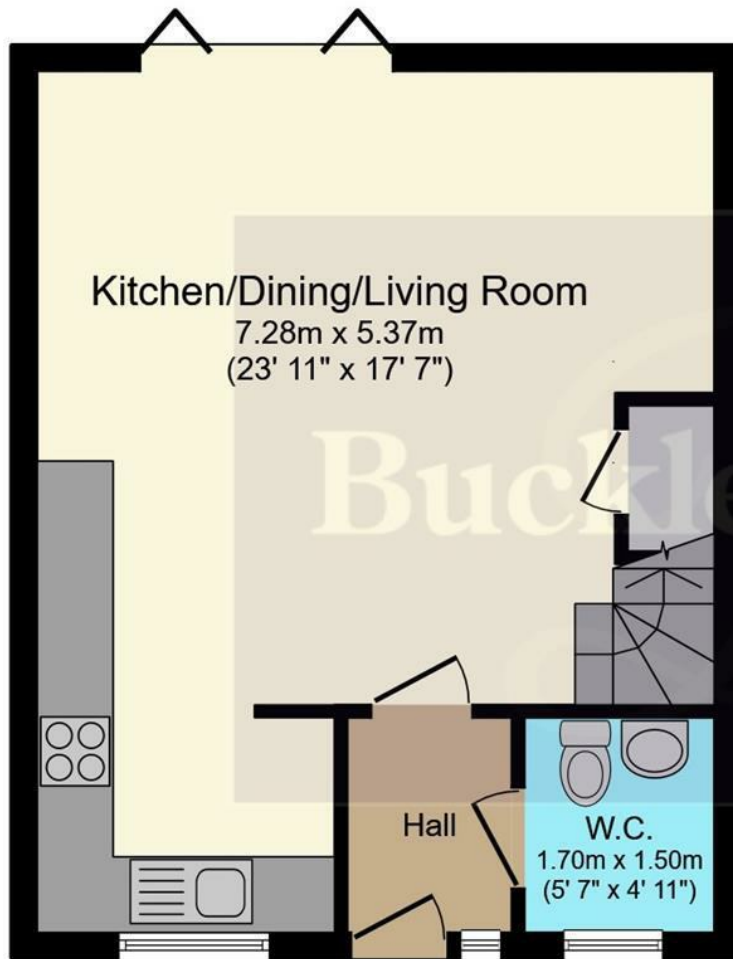

Ground Floor

First Floor

Total floor area: 72.9 sq.m. (784 sq.ft.)

This floor plan is for illustrative purposes only. It is not drawn to scale. Any measurements, floor areas (including any total floor area), openings and orientations are approximate. No details are guaranteed, they cannot be relied upon for any purpose and do not form any part of any agreement. No liability is taken for any error, omission or misstatement. A party must rely upon its own inspection(s). Powered by www.Propertybox.io