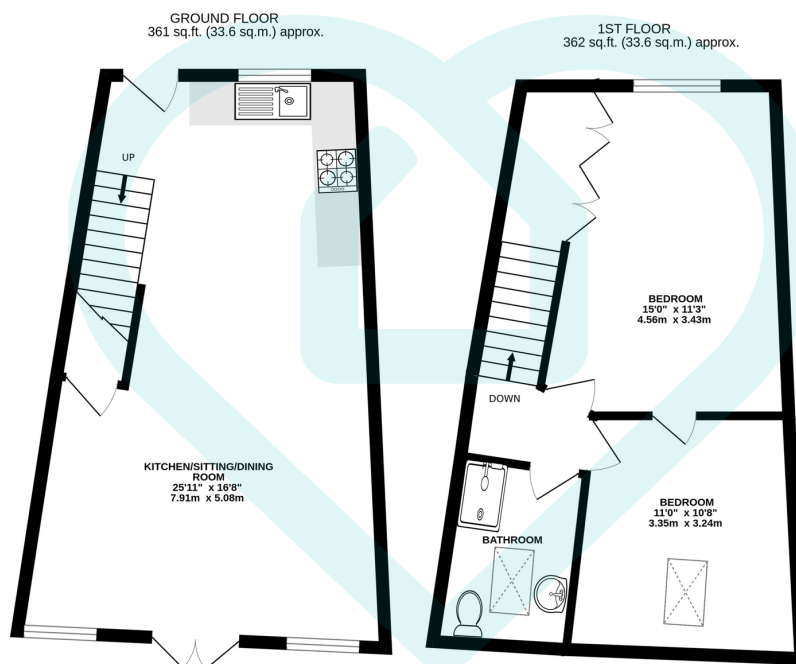

Key Features

- No Chain
- The Perfect Downsize
- Two Good Sized Bedrooms
- Your Own Outdoor Space and Communal Grounds
- Great Local Amenities On Your Doorstep
- Popular Hillsborough Location
- Well Presented Throughout
- Open Plan Living
- Tucked Away Behind Middlewood Road
- Tram Stop On Your Door Step

TOTAL FLOOR AREA: 723 sq.ft. (67.2 sq.m.) approx.

This floor plan is for illustrative purposes only. All measurements and layouts are approximations and do not necessarily capture the precise specifications of the property. No responsibility is taken for any error, omission, or misstatement. We always recommend viewing in person to confirm the exact floor plan of a property. Made with Metropix.

Sales | Lettings | New Homes

The MorfittSmith Building
67 Middlewood Road
Hillsborough
Sheffield
S6 4GX

Get in touch - arrange an appointment

0114 232 1764
sales@morfittsmith.co.uk
lettings@morfittsmith.co.uk
newhomes@morfittsmith.co.uk
www.morfittsmith.co.uk

@MorfittSmith
@MorfittSmith
MorfittSmith
Estate & Letting Agent