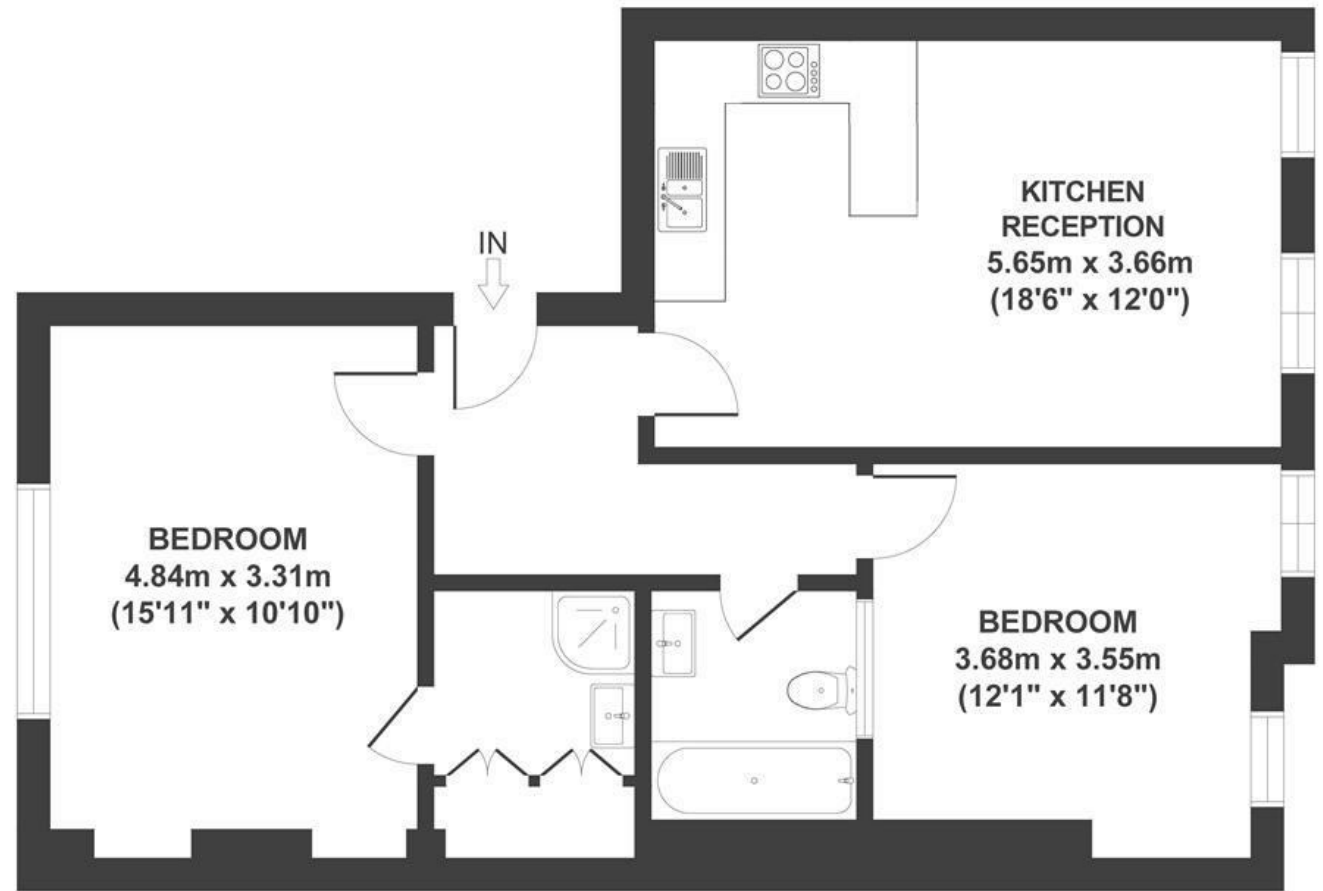

## CLIFTON

APPROXIMATE FLOOR AREA  
65 SQM / 699 SQFT

FIRST FLOOR

Boardwalk

# Richmond Dale

CLIFTON, BRISTOL

£350,000

2 Bedrooms

BS8 2UB

2 Bathrooms

*"Richmond Dale is wonderfully quiet and the neighbours are really friendly. The flat itself is bright, airy and always feels calm and welcoming."*