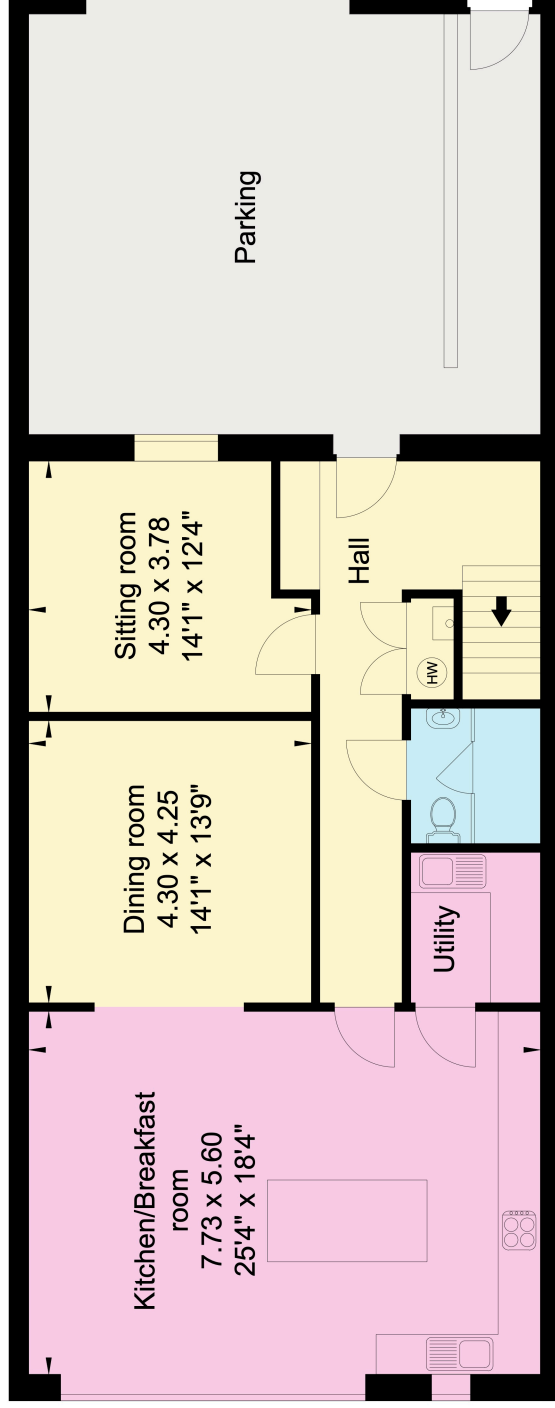

First Floor

Ground Floor

This plan is for guidance only and must not be relied upon as a statement of fact. Attention is drawn to the Important Notice on the last page of text of the Particulars.

Oakley Farm Barns
 APPROXIMATE GROSS INTERNAL FLOOR AREA:
 190 sq m (2,045 sq ft)