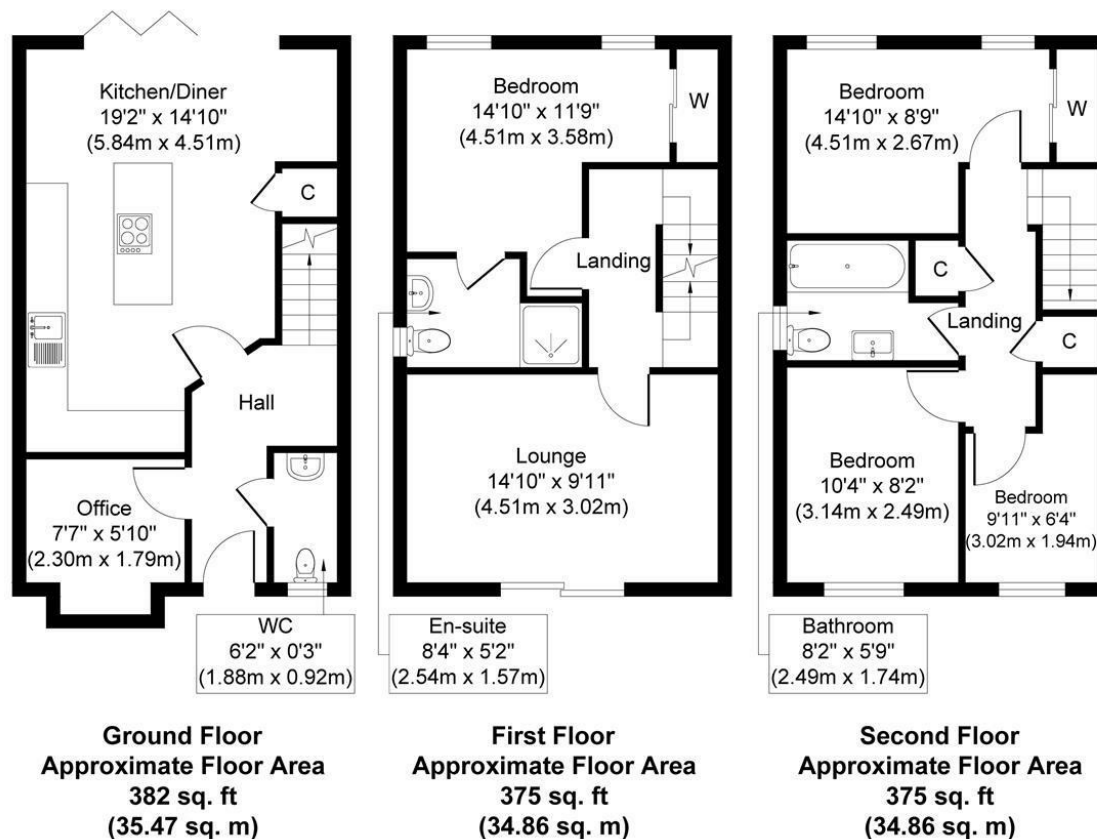

4 Bed House

located in
Lapwing Close,
Doncaster

Price Guide £310,000

Moss
PROPERTIES

CONTACT

White Rose Way
 Doncaster
 South Yorkshire

E: info@mossppm.co.uk
 T: 01302 730077
 www.mossppm.co.uk

Whilst every attempt has been made to ensure the accuracy of the floor plan contained here, measurements of doors, windows, rooms and any other items are approximate and no responsibility is taken for any error, omission, or mis-statement. The measurements should not be relied upon for valuation, transaction and/or funding purposes. This plan is for illustrative purposes only and should be used as such by any prospective purchaser or tenant. The services, systems and appliances shown have not been tested and no guarantee as to their operability or efficiency can be given.
 Copyright V360 Ltd 2026 | www.houseviz.com