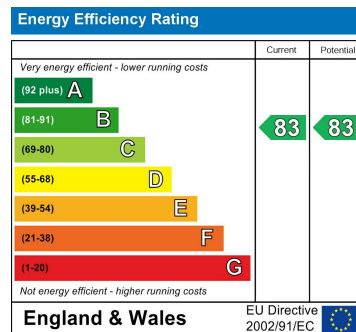

2 Bed  
Apartment

located in  
Middlewood Rise,  
Sheffield

£875 PCM

**Moss**  
PROPERTIES

DIRECTIONS

CONTACT

White Rose Way  
Doncaster  
South Yorkshire

E: [info@mosspm.co.uk](mailto:info@mosspm.co.uk)  
T: 01302 730077  
[www.mosspm.co.uk](http://www.mosspm.co.uk)