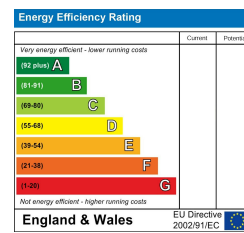

5 Oriel Close
Wolverton
Milton Keynes
Buckinghamshire
MK12 5FE

£1,595 PCM

To view this property call Carters on 01908265200 or email admin@cartersrentals.com

Viewing Arrangements

 01908265200

 admin@cartersrentals.com