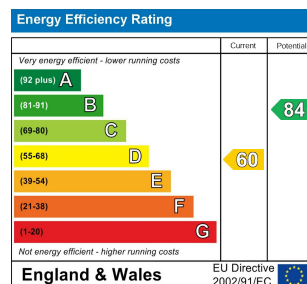

DIRECTIONS

CONTACT

62 Church Road
Hove
East Sussex
BN3 2FP

E: lettings@taylormichael.agency
T:
<https://taylormichael.agency/>

**TAYLOR
MICHAEL**
STUDENTS