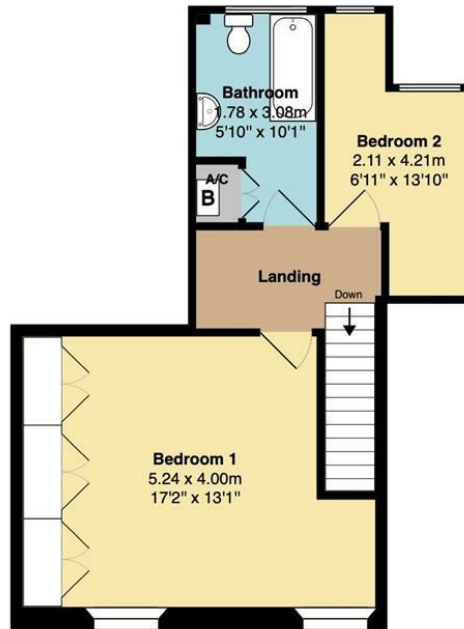

Highertown

£235,000 Freehold

- Surprisingly spacious terraced cottage
- Two bedrooms and first floor bathroom
- Fitted kitchen/dining room
- Long and level rear garden
- Located on the hospital side of the City
- Large living room
- Double glazing and gas central heating
- Parking to front

Ground Floor
Area (approx): 35.1 m² ... 378 ft²

1st Floor
Area (approx): 37.8 m² ... 407 ft²

Total Area: 72.9 m² ... 785 ft²

Whilst every attempt has been made to ensure the accuracy of the floorplan contained here, measurements of doors, windows, rooms and any other items are approximate and no responsibility is taken for any error, omission or mis-statement. This plan is for illustrative purposes only and should be used as such by any prospective purchaser. The services, systems and appliances shown have not been tested and no guarantee as to their operability or efficiency can be given.