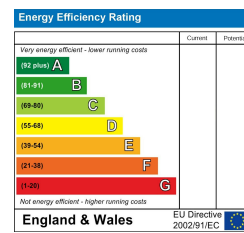

Room 1
2 Robertson Close
Shenley Church End
Milton Keynes
MK5 6EB

£695 PCM

To view this property call Carters on 01908265200 or email admin@cartersrentals.com

Viewing Arrangements

 01908265200

 admin@cartersrentals.com