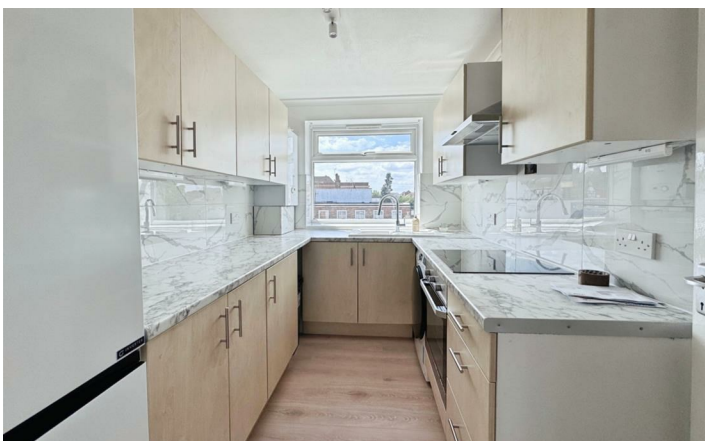

Appointmoor Rental
72 The Ridgeway, Chalkwell, Westcliff, Essex, SS0 8NU
T. 01702 719 966 W. appointmoor.co.uk

appointmoor

Description

Appointmoor are please to rent this room with all bills included! Situated conveniently on the London Road Leigh on Sea, the room is fully furnished and the flat as a whole has been decorated and finished to a high standard. There will be a live in landlord that also stays at the property. Parking is included, please call to arrange a viewing. SOLE OCCUPANCY ONLY.