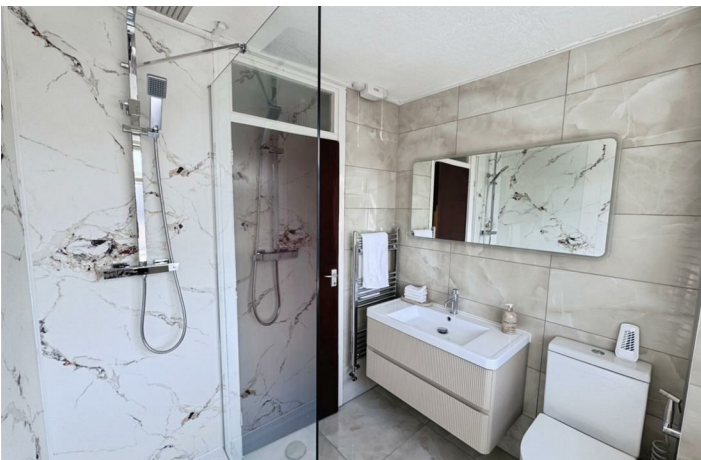

Description

Appointmoor are please to rent this room with all bills included! Situated conveniently on the London Road Leigh on Sea, the room is fully furnished and the flat as a whole has been decorated and finished to a high standard. There will be a live in landlord that also stays at the property. Parking is included, please call to arrange a viewing. SOLE OCCUPANCY ONLY.

Energy Efficiency Rating		Current	Potential
Very energy efficient - lower running costs			
(92 plus) A			
(81-91) B			
(69-80) C			
(55-68) D			
(39-54) E			
(21-38) F			
(1-20) G			
Not energy efficient - higher running costs			
		65	
England & Wales		EU Directive 2002/91/EC	

Environmental Impact (CO₂) Rating		Current	Potential
Very environmentally friendly - lower CO₂ emissions			
(92 plus) A			
(81-91) B			
(69-80) C			
(55-68) D			
(39-54) E			
(21-38) F			
(1-20) G			
Not environmentally friendly - higher CO₂ emissions			
England & Wales		EU Directive 2002/91/EC	

AGENTS NOTES: Every care has been taken with the preparation of these particulars, but complete accuracy cannot be guaranteed. If there is any point, which is of particular importance to you, please obtain professional confirmation. Alternatively, we will be pleased to check the information for you. All measurements quoted are approximate. Floor plans are not to scale. The Fixtures, Fittings & Appliances have not been tested and therefore no guarantee can be given that they are in working order. Photographs are reproduced for general information, and it cannot be inferred that any item shown is included in the sale.

VIEWINGS: BY APPOINTMOOR ESTATES ONLY