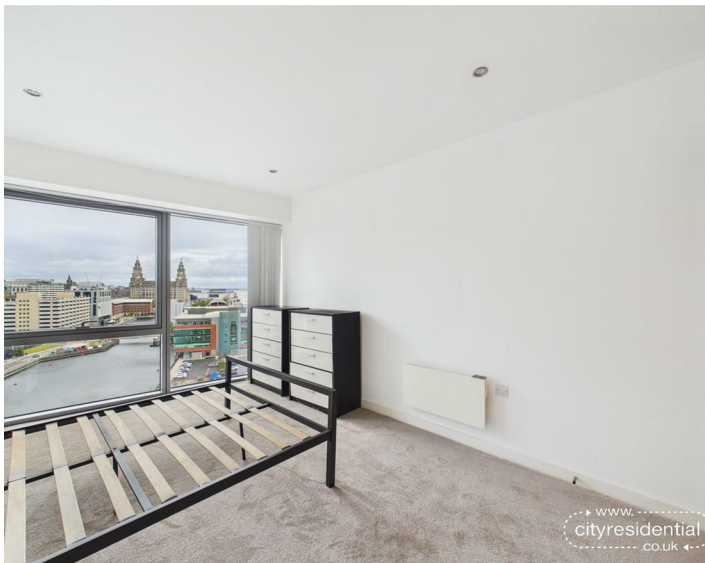

97 Alexandra Tower 19 Princes Parade, Liverpool, L3 1BF
Asking Price £170,000 Leasehold

www.
cityresidential
.co.uk