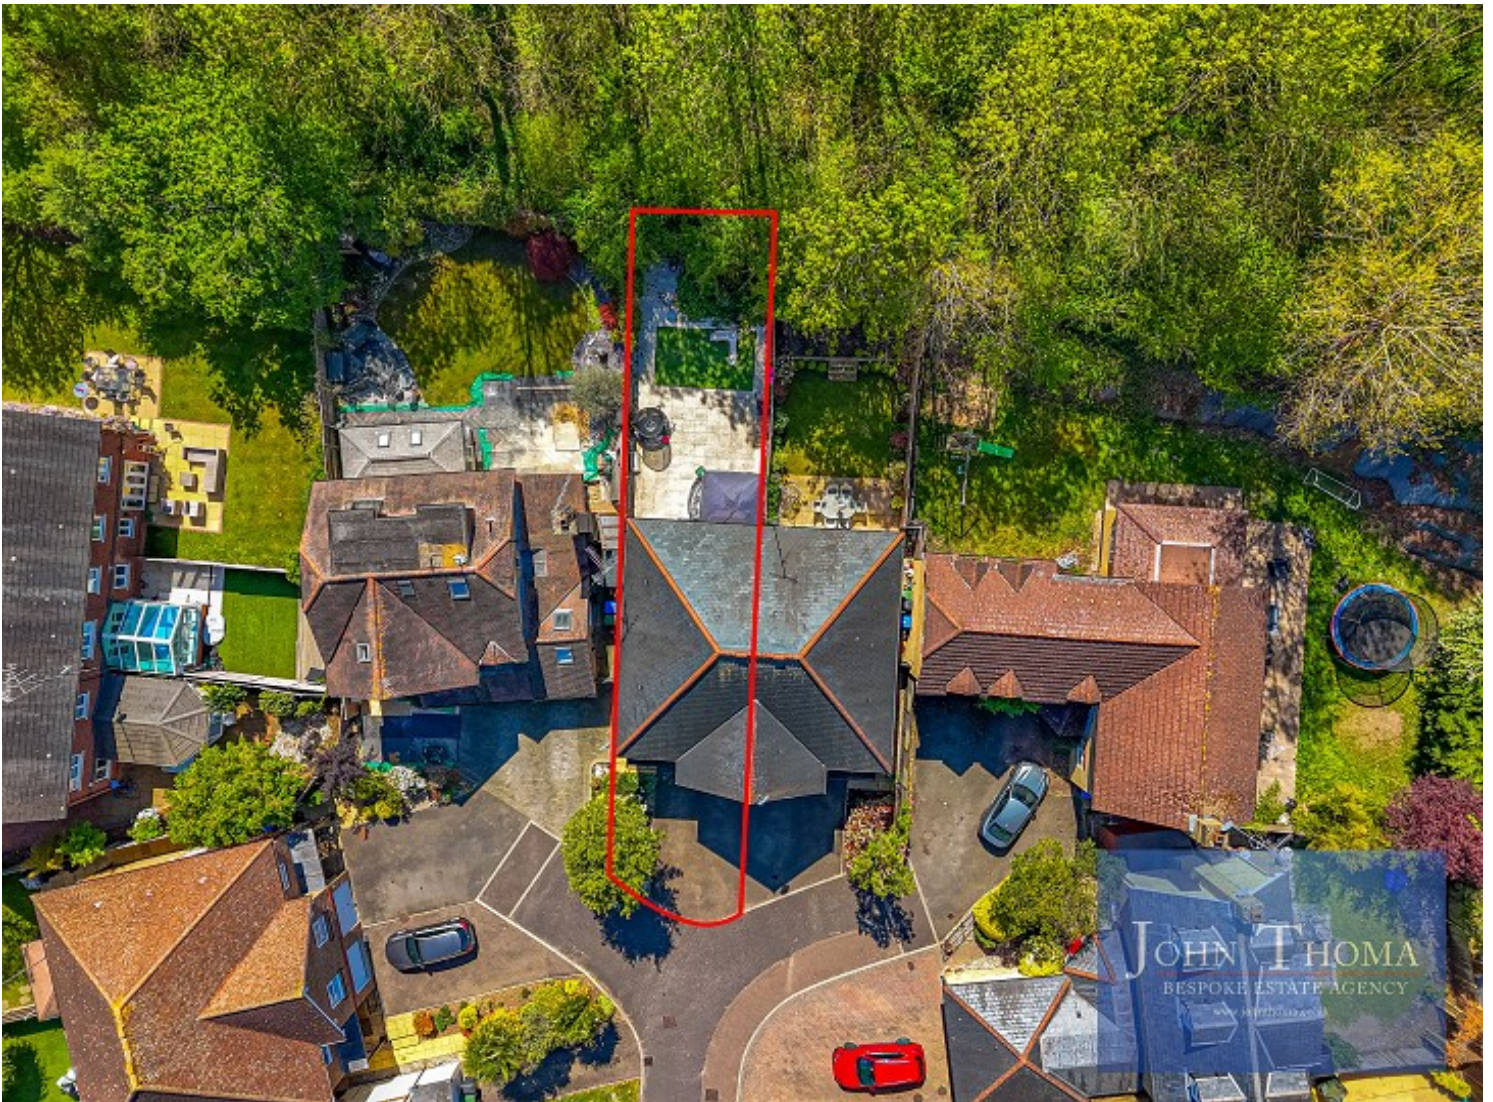

A beautifully presented two double-bedroom character cottage set in the excellent and sought-after Village of Abridge.

Located close to the M25 and M11 and within easy reach of local shops and amenities.

Goulds Cottage, Abridge

JOHN THOMA
BESPOKE ESTATE AGENCY

- ◆ This stunning home is situated in the sought after Village of Abridge, with local shops, restaurants and amenities
- ◆ The property features a modern lounge measuring 11' x 11', complete with fitted storage
- ◆ This home benefits from a well-appointed, bespoke fitted kitchen measuring 8'7" x 8'5"
- ◆ A utility area just off the kitchen provides space for a large fridge freezer, washing machine and tumble dryer

- ◆ The master bedroom measures 11'3" x 9'7", and bedroom two measures 8'10" x 8'7"; both include fitted wardrobes
- ◆ There is a modern three-piece family bathroom on the ground floor, tiled from floor to ceiling
- ◆ The property enjoys a private, low maintenance rear garden along with a beautiful frontage
- ◆ This fine home is only a short drive to Theydon Bois central line station, with a wide range of restaurants and shops