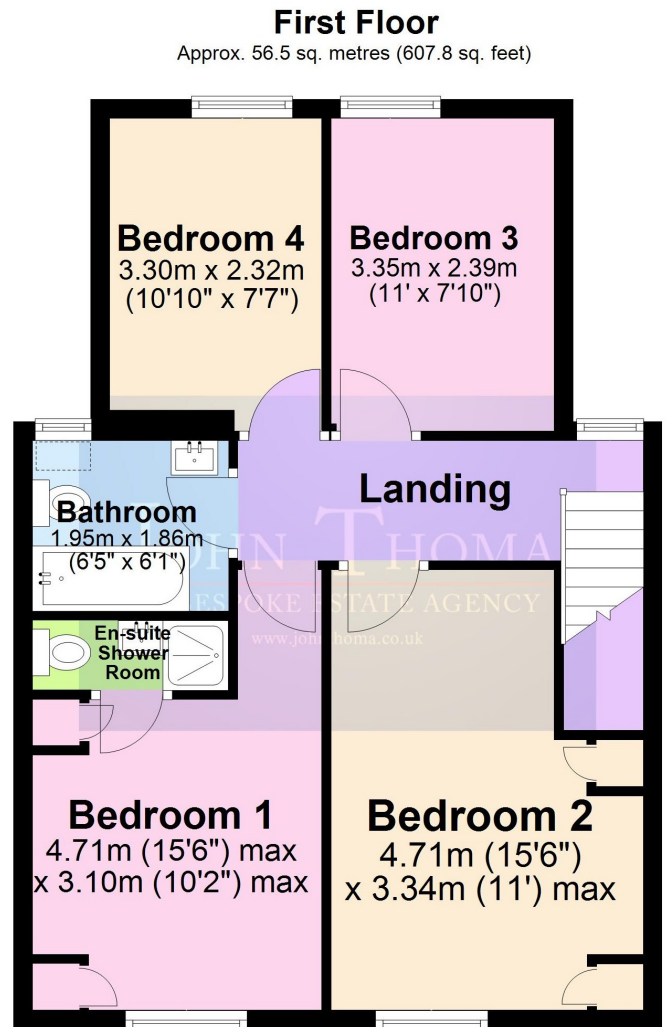

Total area: approx. 113.0 sq. metres (1216.3 sq. feet)

Council Tax Band: D (Epping Forest)

[John Thoma Bespoke Estate Agency, Chigwell Branch](#)

The Coach House 201 High Road Chigwell Essex IG7 5BJ
[020 8340 8833](tel:02083408833) Local call rate