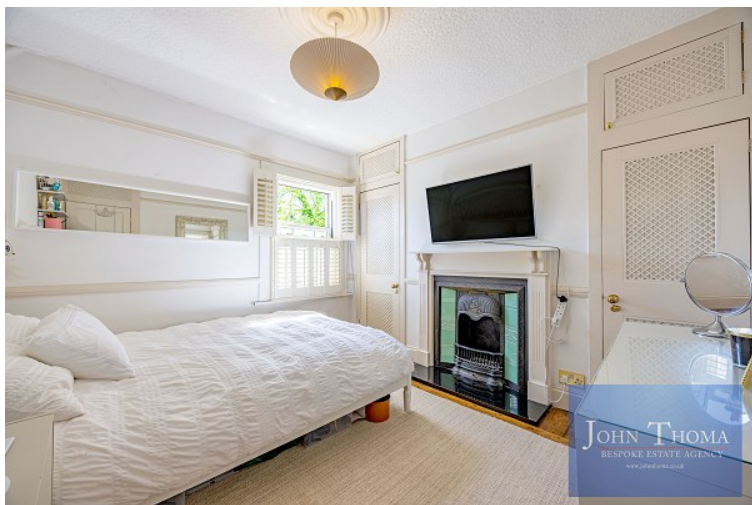

Goulds Cottage, Abridge

JOHN THOMA
BESPOKE ESTATE AGENCY

- ◆ This stunning home is situated in the sought after Village of Abridge, with local shops, restaurants and amenities
- ◆ The property features a modern lounge measuring 11' x 11', complete with fitted storage
- ◆ This home benefits from a well-appointed, bespoke fitted kitchen measuring 8'7" x 8'5"
- ◆ A utility area just off the kitchen provides space for a large fridge freezer, washing machine and tumble dryer

- ◆ The master bedroom measures 11'3" x 9'7", and bedroom two measures 8'10" x 8'7"; both include fitted wardrobes
- ◆ There is a modern three-piece family bathroom on the ground floor, tiled from floor to ceiling
- ◆ The property enjoys a private, low maintenance rear garden along with a beautiful frontage
- ◆ This fine home is only a short drive to Theydon Bois central line station, with a wide range of restaurants and shops