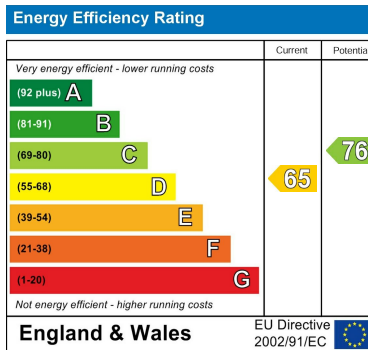

8 Newport Road
Caldicot
Monmouthshire
NP26 4HX
01291 421600

nj@nathanjamesestateagents.co.uk
nathanjamesestateagents.com