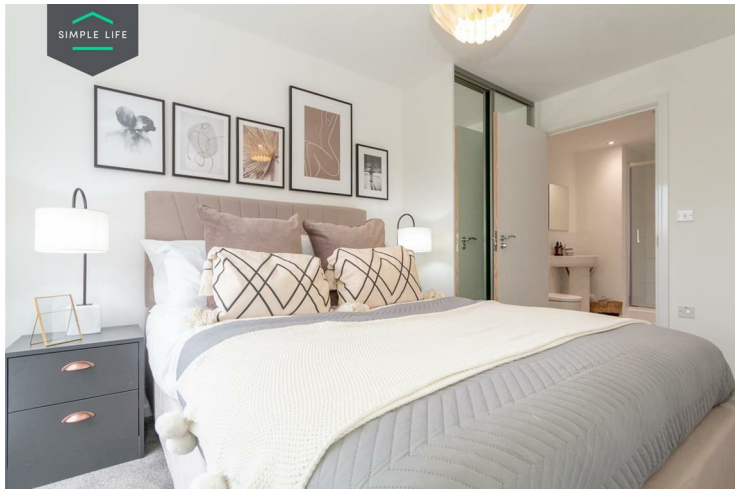

The Crabtree is a beautiful one bed apartment named after William Crabtree, the 17th century astronomer born and bred in Salford. As you walk in the front door, you are met with a large kitchen/ diner fully fitted with appliances as well as handy store cupboard for extra space. This area leads you into the living room towards the back of the apartment. Featuring French windows that open onto your balcony, this is the perfect haven for lazy afternoons and sunsets.

Ground floor apartments will include a Juliet balcony for extra security, whilst the upper floors benefit from larger outdoor spaces. Off the living room, you will find your bedroom with access to a stylish shower room.

With 298 apartments spread across six blocks either side of the newly renovated Church of Ascension, we have a range of 1, 2 and 3 bedroom properties available including those designed specifically for living together.

Key Features

- Fitted wardrobes to main bedroom
- Fridge freezer
- Oven and hob
- Dark ash style worktops
- Light wood or white interior doors
- Dishwasher
- Washing/drying machine
- Light wash wood effect flooring
- Modern, white kitchen units
- Light grey carpets in the bedrooms