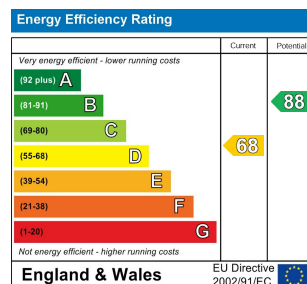

4 Bed
House - Terraced
located in

£2,600

DIRECTIONS

CONTACT

62 Church Road
Hove
East Sussex
BN3 2FP

E: lettings@taylormichael.agency
T:
<https://taylormichael.agency/>

TAYLOR
MICHAEL
STUDENTS