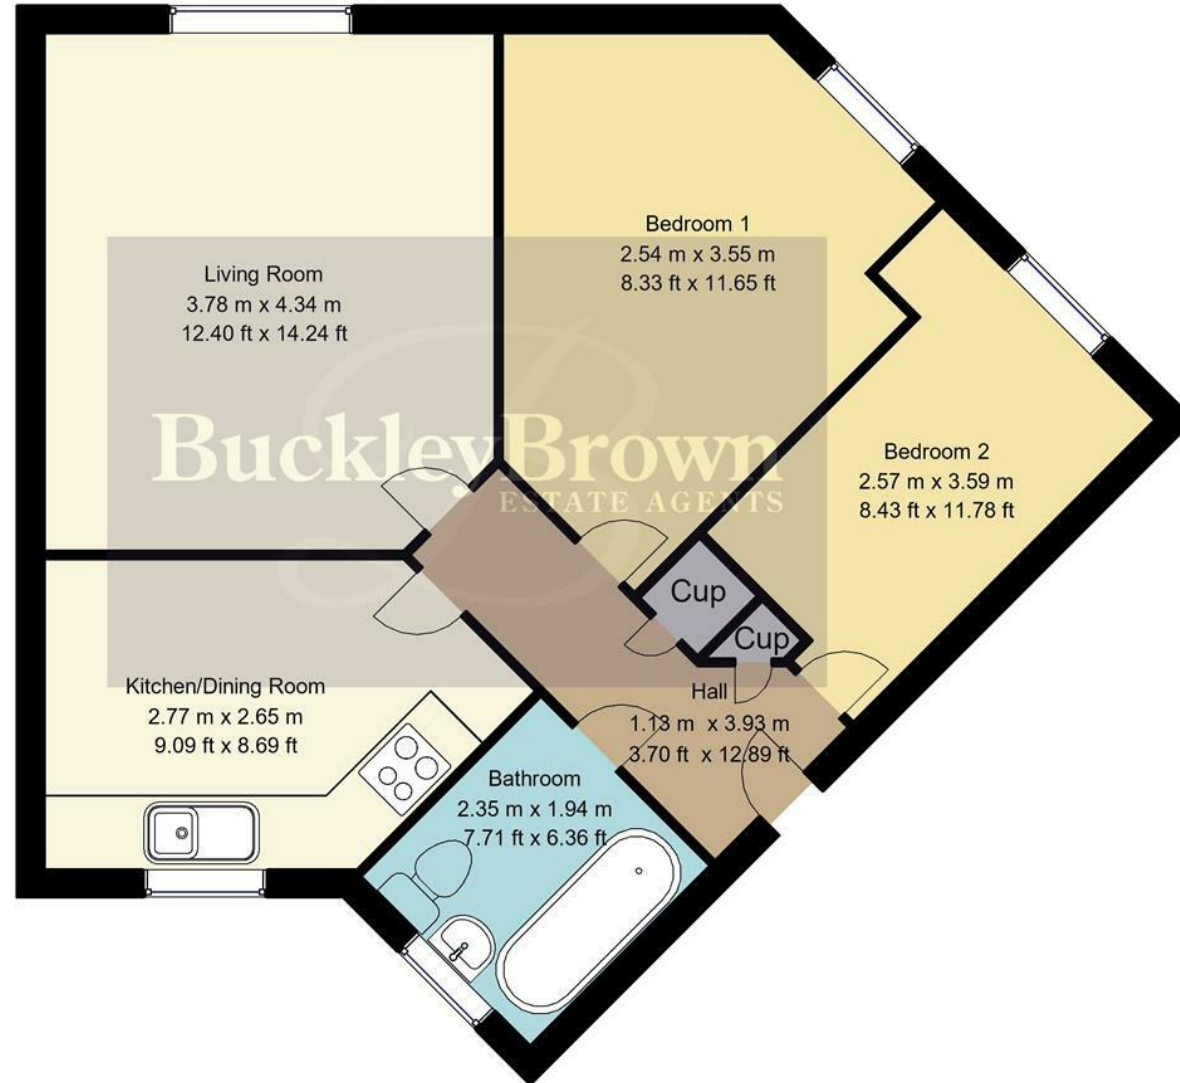

Ground Floor
58sq.m/620.68sq.ft
Approx

Whilst every attempt has been made to ensure the accuracy of the floor plan contained here, no responsibility is taken for incorrect measurements of doors, windows, appliances and room or any error, omission or misstatement. Exterior and interior walls are drawn to scale based on interior measurements. Any figure given is for initial guidance only and should not be relied on as basis of valuation. These plans are for marketing purposes only and should be used as such by any prospective purchase. Specially no guarantee is should not be relied on as a basis of valuation. These plans are for marketing purposes only and should be used as such by any prospective purchase. Specifically no guarantee is given on the total square footage of the property if quoted on this plan.
CC Ltd ©2018