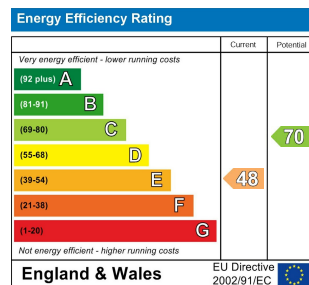

1 Bed
Flat
located in

£1,100 Per month

TAYLOR
MICHAEL

DIRECTIONS

CONTACT

62 Church Road
Hove
East Sussex
BN3 2FP

E: lettings@taylormichael.agency
T: 01273 600100
<https://taylormichael.agency/>

TAYLOR
MICHAEL