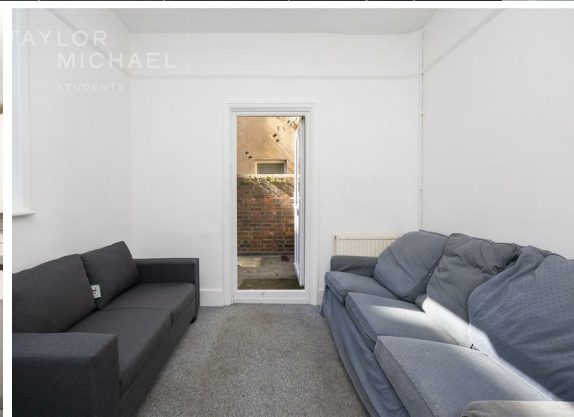

TAYLOR
MICHAEL
STUDENTS

5 Bed
House - Terraced
located in

£2,750 Per month

TAYLOR
MICHAEL
STUDENTS

DIRECTIONS

CONTACT

62 Church Road
Hove
East Sussex
BN3 2FP

E: lettings@taylormichael.agency
T:
<https://taylormichael.agency/>