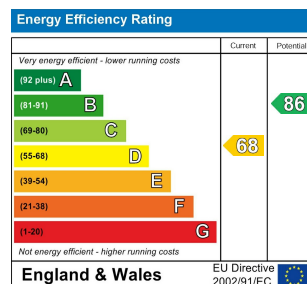

TAYLOR
MICHAEL
STUDENTS

5 Bed
House - Terraced
located in

£2,750 Per month

TAYLOR
MICHAEL
STUDENTS

DIRECTIONS

CONTACT

62 Church Road
Hove
East Sussex
BN3 2FP

E: lettings@taylormichael.agency
T:
<https://taylormichael.agency/>