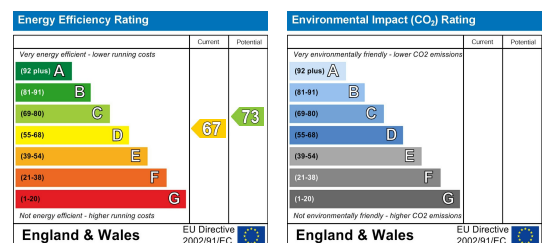

Energy Efficiency Graph

These particulars, whilst believed to be accurate are set out as a general outline only for guidance and do not constitute any part of an offer or contract. Intending purchasers should not rely on the representation of fact, but must satisfy themselves by inspection or otherwise as to their accuracy. No person in this firm's employment has the authority to make or give any representation or warranty in relation to the property.