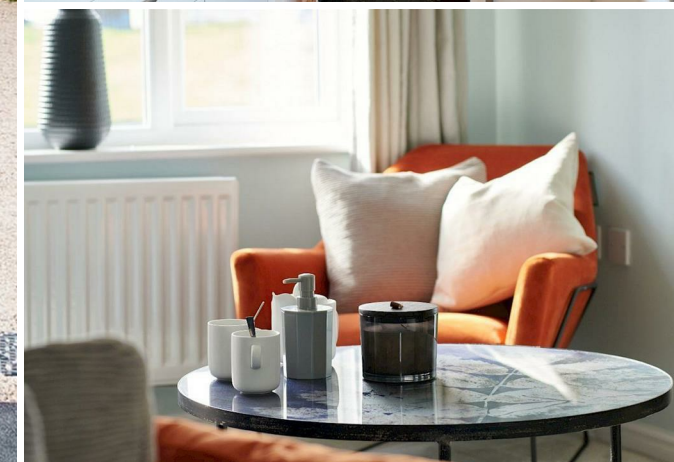

MONTH
RENT

Deposit free
option available

Macaulay Park, Grimsby, DN31
£930 PCM

Ascend
Built on higher standards

Unit F22 Photon House, Percy Street, Leeds, LS12 1EG
 Tel: 0113 487 5850
 Email: leeds@ascendproperties.com
 www.ascendproperties.com