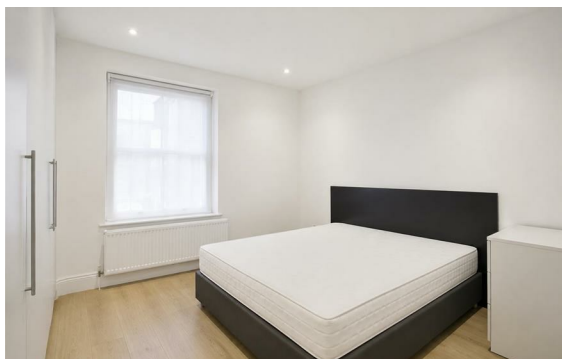

**King's Road, Kensington And Chelsea, London, SW10**

Rent £639 Per Month

2 Bed | 2 Bath | 1 Reception

*Please call us on 020 7724 2233 or email us [info@newingtonstates.com](mailto:info@newingtonstates.com) to book a viewing.*