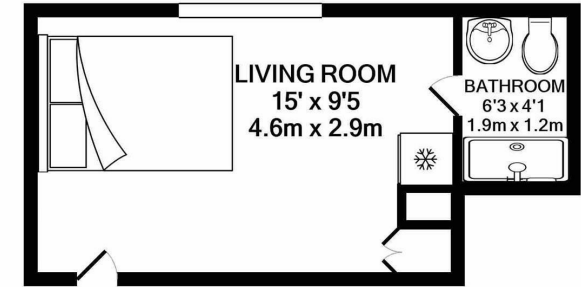

BRAND NEW

ALL BILLS INCLUDED*

Close to Wembley Park Station

Tiled bathroom

Walking distance to local amenities

Gated residence

Communal kitchen

First Floor

Furnished

Available Immediately

Available Date

6th May 2026

TOTAL APPROX. FLOOR AREA 167 SQ.FT. (15.5 SQ.M.)

Whilst every attempt has been made to ensure the accuracy of the floor plan contained here, measurements of doors, windows, rooms and any other items are approximate and no responsibility is taken for any error, omission, or mis-statement. This plan is for illustrative purposes only and should be used as such by any prospective purchaser. The services, systems and appliances shown have not been tested and no guarantee as to their operability or efficiency can be given
Made with Metropix ©2020