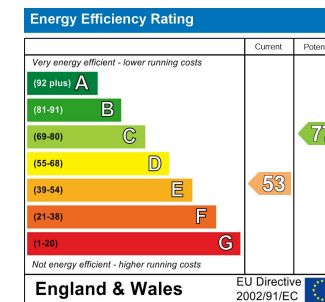

Call us on

0191 5121223

admin@carterpropertyservices.co.uk

www.carterpropertyservices.co.uk

Council Tax Band

A

Agents Note: Whilst every care has been taken to prepare these particulars, they are for guidance purposes only. All measurements are approximate and are for general guidance purposes only and whilst every care has been taken to ensure their accuracy, they should not be relied upon and potential buyers are advised to recheck the measurements.