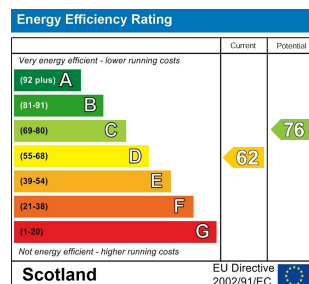

**3 Bed
House - Mid
Terrace
located in**

Offers Over £179,995

 **R&G** 

INDEPENDENT FINANCIAL ADVISERS & ESTATE AGENTS

DIRECTIONS

CONTACT

57 Townhead
Kirkintilloch
Glasgow
Lanarkshire
G66 1AA

E:
T: 01415784100
<http://www.randgestateagents.com>