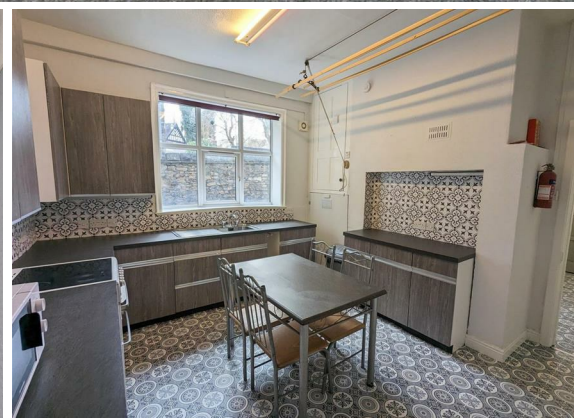

2 Bed
Apartment
located in Broomhill

£1,500 PCM

DIRECTIONS

CONTACT

8-10 Broomhall Road
Sheffield
S10 2DR

E: info@taptonestates.co.uk
T: 0114 268 3325
www.taptonestates.co.uk