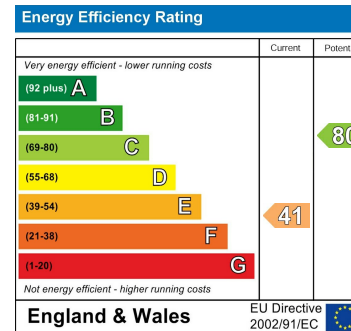

EDEN MIDCALF  
— SALES & LETTINGS —

PCM

**£800 PCM**  
**The Castle**

Stourbridge, DY8 2HQ

Agents Note: Whilst every care has been taken to prepare these particulars, they are for guidance purposes only. All measurements are approximate and are for general guidance purposes only and whilst every care has been taken to ensure their accuracy, they should not be relied upon and potential buyers/tenants are advised to recheck