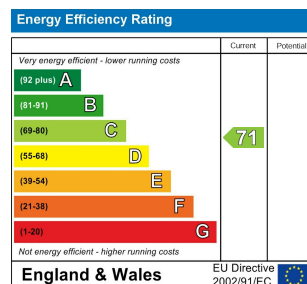

6 Bed
House - Terraced
located in

£2,500 Per month

TAYLOR
MICHAEL
STUDENTS

DIRECTIONS

CONTACT

62 Church Road
Hove
East Sussex
BN3 2FP

E: lettings@taylormichael.agency
T:
<https://taylormichael.agency/>

TAYLOR
MICHAEL
STUDENTS