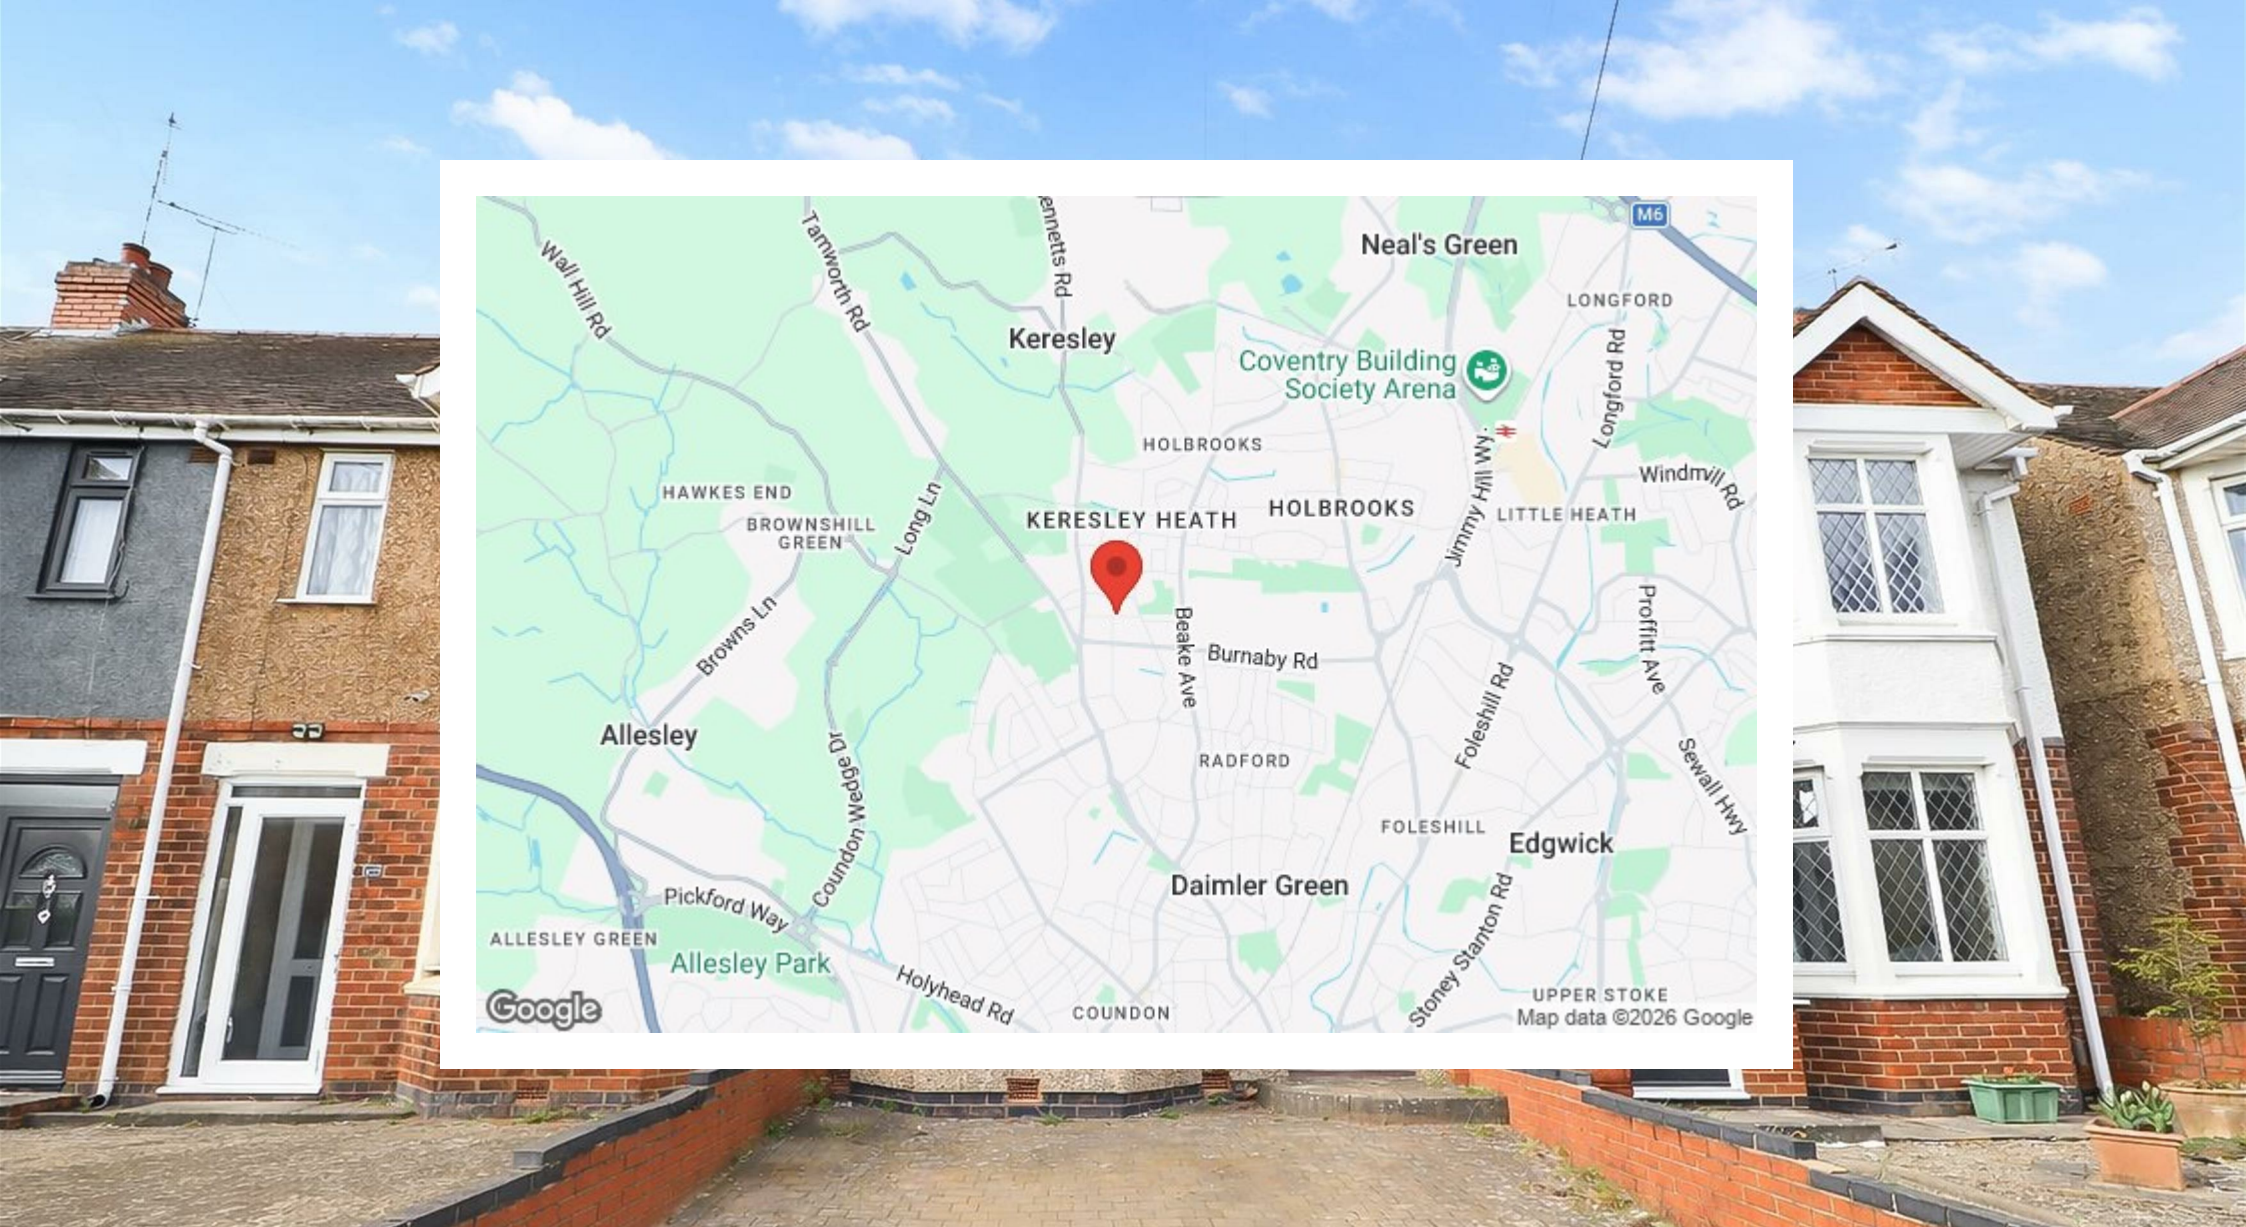

Prominence Estates
5 Queen Isabels Avenue,
Cheylesmore,
Coventry,
CV3 5GE

02476 309 826
lettings@prominenceestates.com
www.prominenceestates.com

PROMINENCE
ESTATES