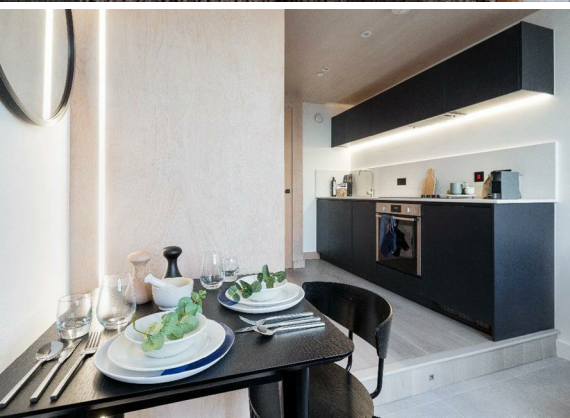

1 Bed  
Apartment  
located in

£1,025 Per Month

 **NPP**  
RESIDENTIAL

EPC Rating: B  
Council Tax Band: D