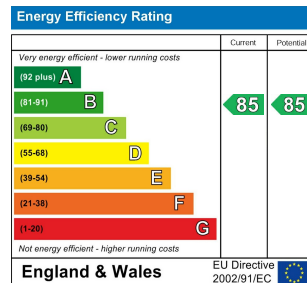

1 Bed  
Apartment  
located in

£1,025 Per Month

 **NPP**  
RESIDENTIAL

EPC Rating: B  
Council Tax Band: D