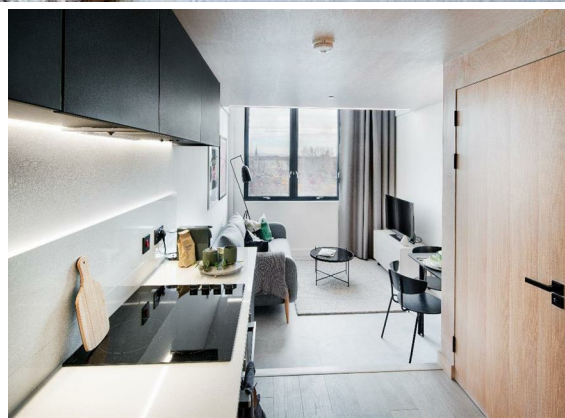

1 Bed  
Apartment  
located in

£1,025 Per Month

 **NPP**  
RESIDENTIAL

EPC Rating: B  
Council Tax Band: D