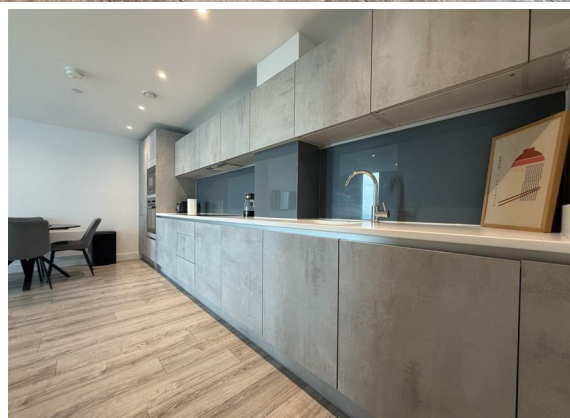

**1 Bed
Apartment
located in**

£1,600 Per Month

 **NPP
RESIDENTIAL**

DIRECTIONS

CONTACT

22 Lloyd Street
Manchester
M2 5WA

E: info@nppresidential.co.uk
T: 0161 639 0059
<https://nppresidential.co.uk/>

EPC Rating: B
Council Tax Band: C