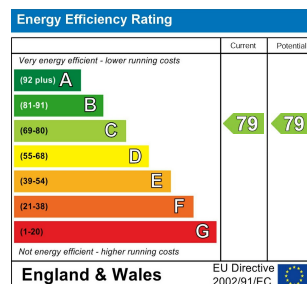

DIRECTIONS

CONTACT

62 Church Road
Hove
East Sussex
BN3 2FP

E: lettings@taylormichael.agency
T:
<https://taylormichael.agency/>

TAYLOR
MICHAEL
STUDENTS