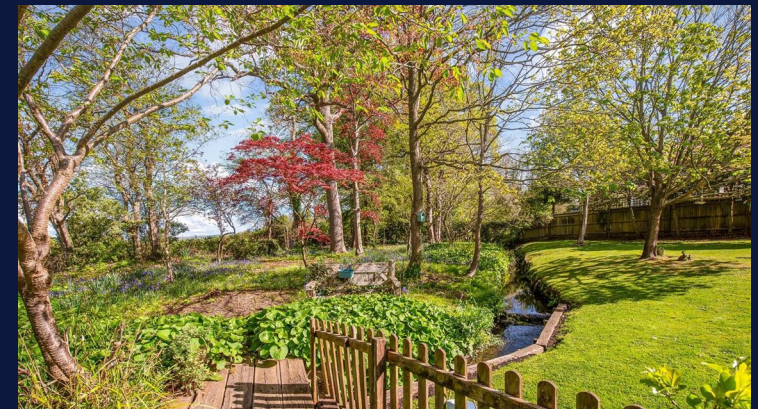

THE WHYTE COTTAGE

LAKE LANE, BARNHAM, PO22 0AD

WWW.SIMSWILLIAMS.CO.UK